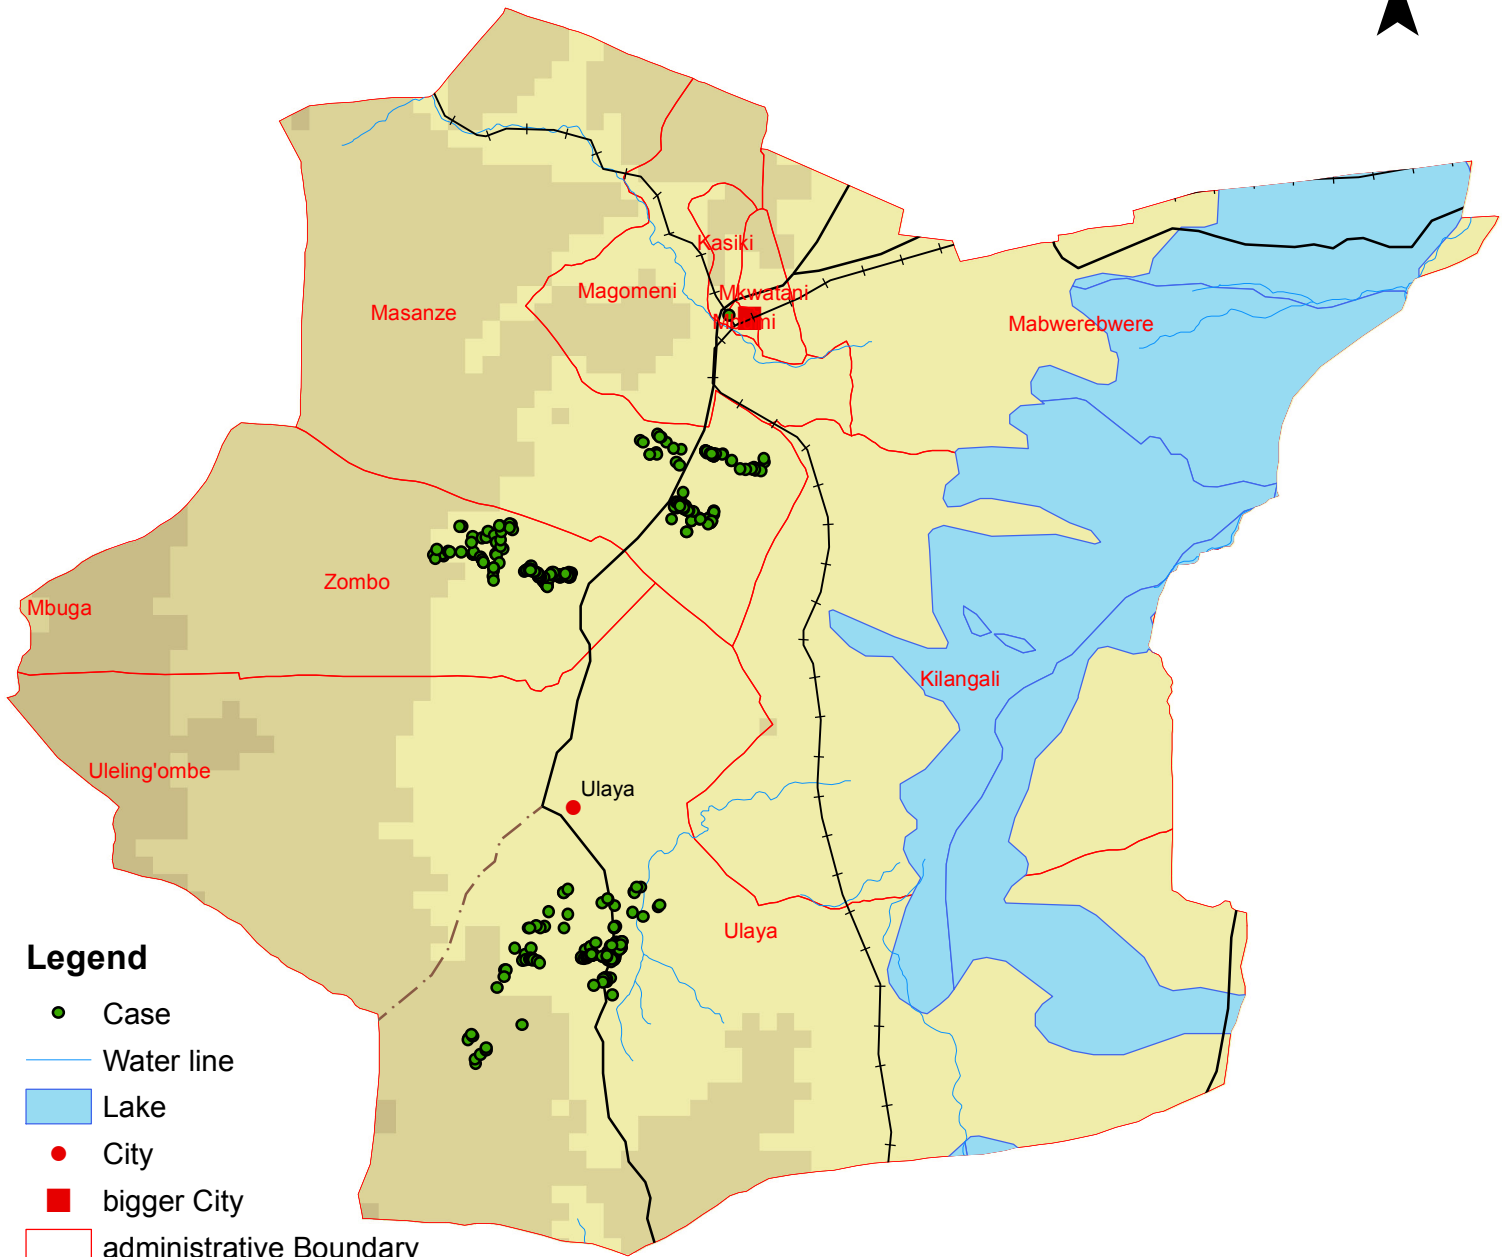

# Tanzania - cases in Kilosa

## Legend

- Case
- Water line
- Lake
- City
- bigger City
- administrative Boundary

## Roads

- Trail
- Primary Route
- Secondary Route
- ++ Railroad

## Elevation in meter above sealevel

- unter 650
- 650 - 1.300
- 1.300 - 1.950
- 1.950 - 2.600
- 2.600 - 3.250
- 3.250 - 3.900
- 3.900 - 4.550
- 4.550 - 5.200
- 5.200 - 5.850